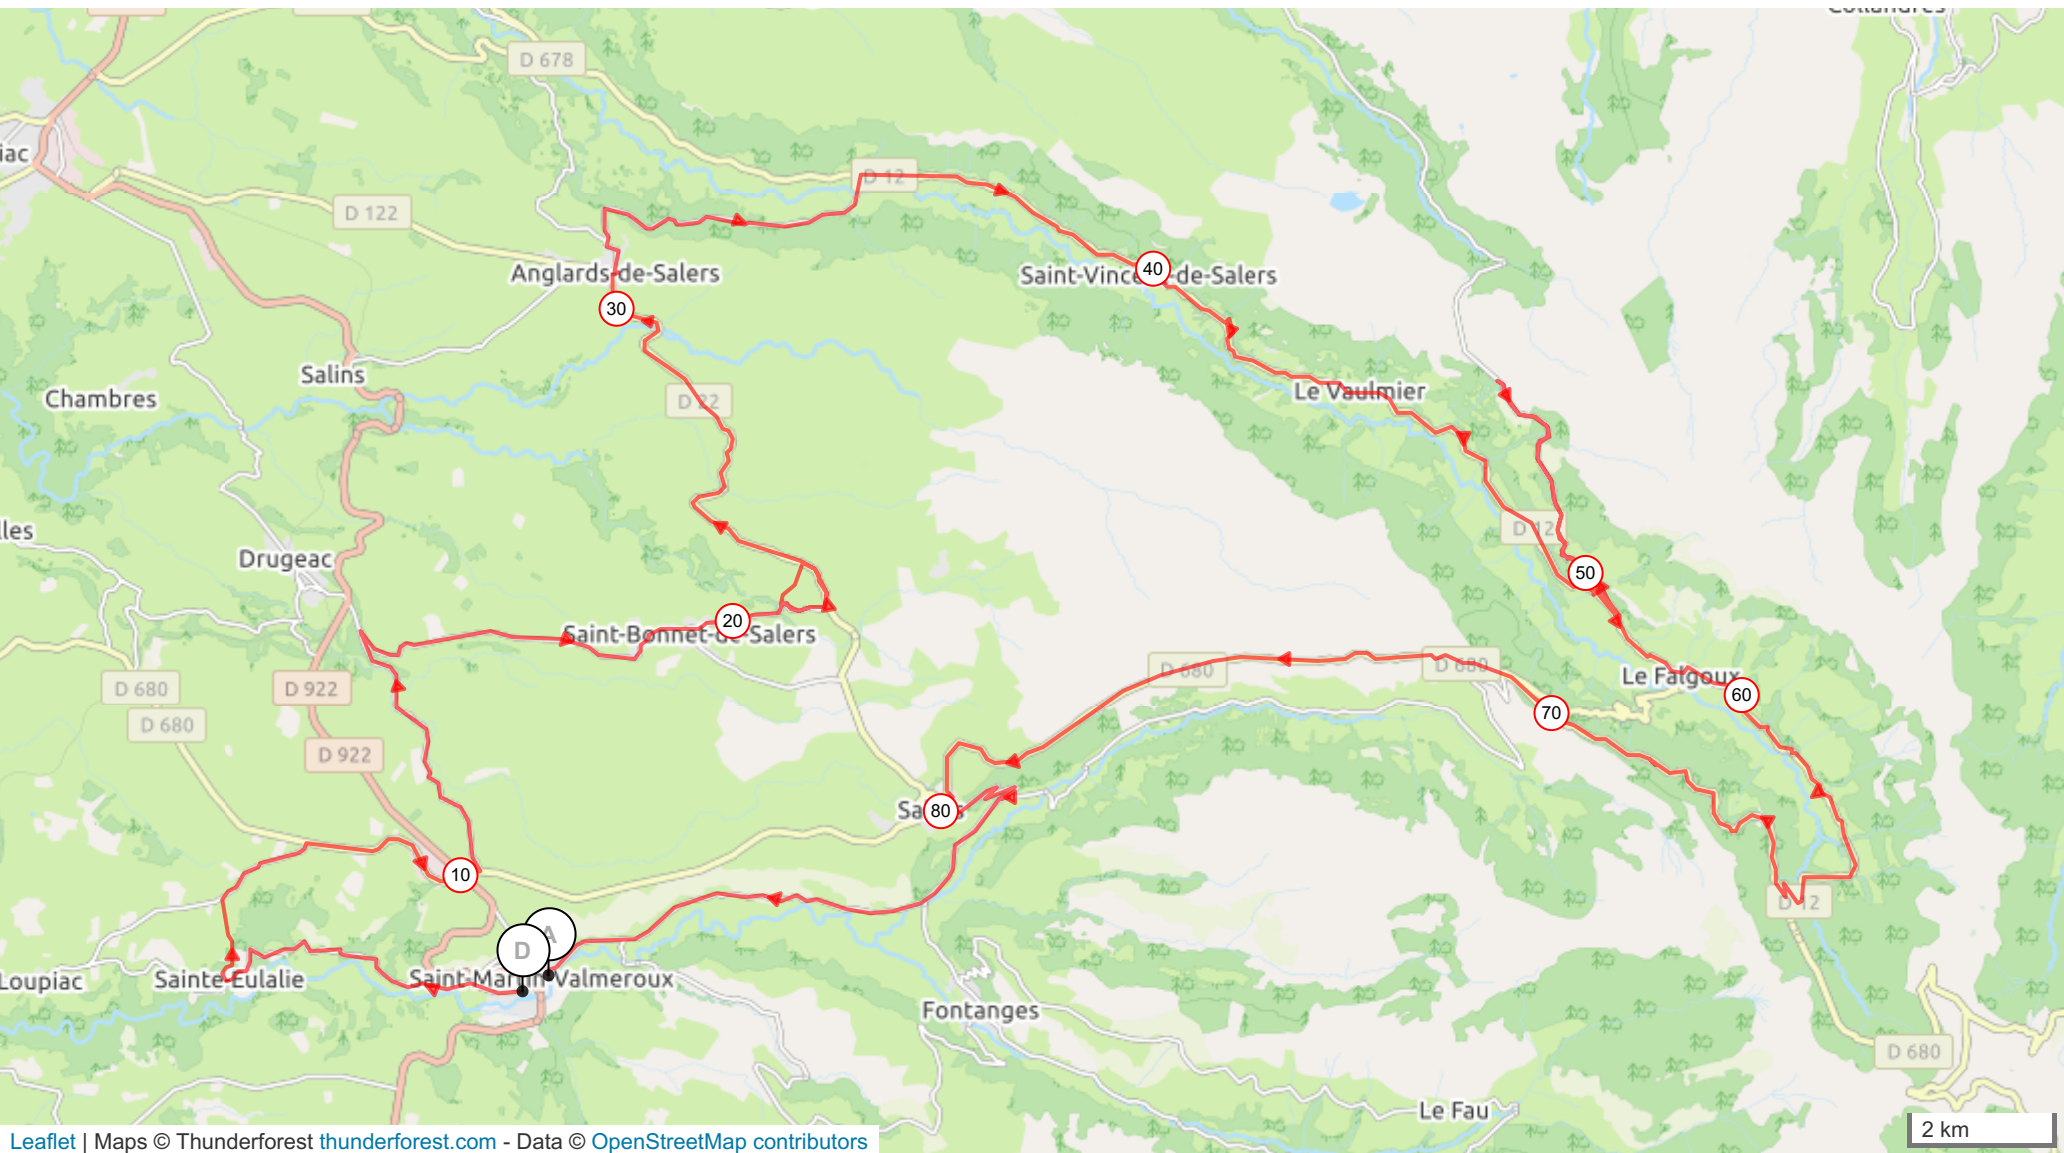

# 10373408 | Cyclisme - Randonnée | SM6

Saint-Martin-Valmeroux -> Saint-Martin-Valmeroux

89.546 km ↑ 1632 m ↓ 1622 m ▲ 575 m ▲ 1254 m

Leaflet | Maps © Thunderforest [thunderforest.com](https://thunderforest.com) - Data © [OpenStreetMap](https://openstreetmap.org) contributors

© 2019 Openrunner